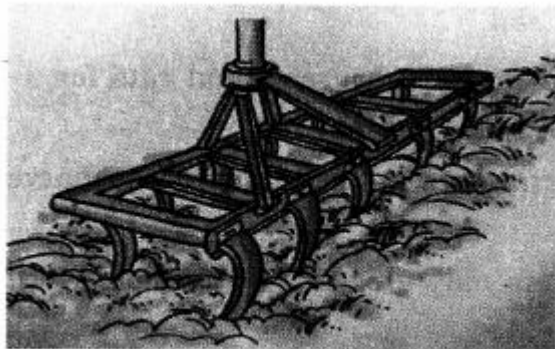

VIDYA BHAWAN BALIKA VIDYAPEETH

STUDY MATERIAL SCIENCE

CLASS-VIII

Date : 12-04-2021

Teacher : Poonam Kumari

▸ Crop production and management

Exercise : NCERT

Hoe: It is used for removing weeds and for loosening the soil.

Cultivator: Used for ploughing. It is driven by a tractor. Use of cultivator saves labour and time.

A hoe

Cultivator driven by a tractor

Seed Drill: Used for sowing with the help of tractors. This tool shows the seeds uniformly at a proper distance and depth.

Sickle: Used for manual harvesting.

A seed drill

Sickle